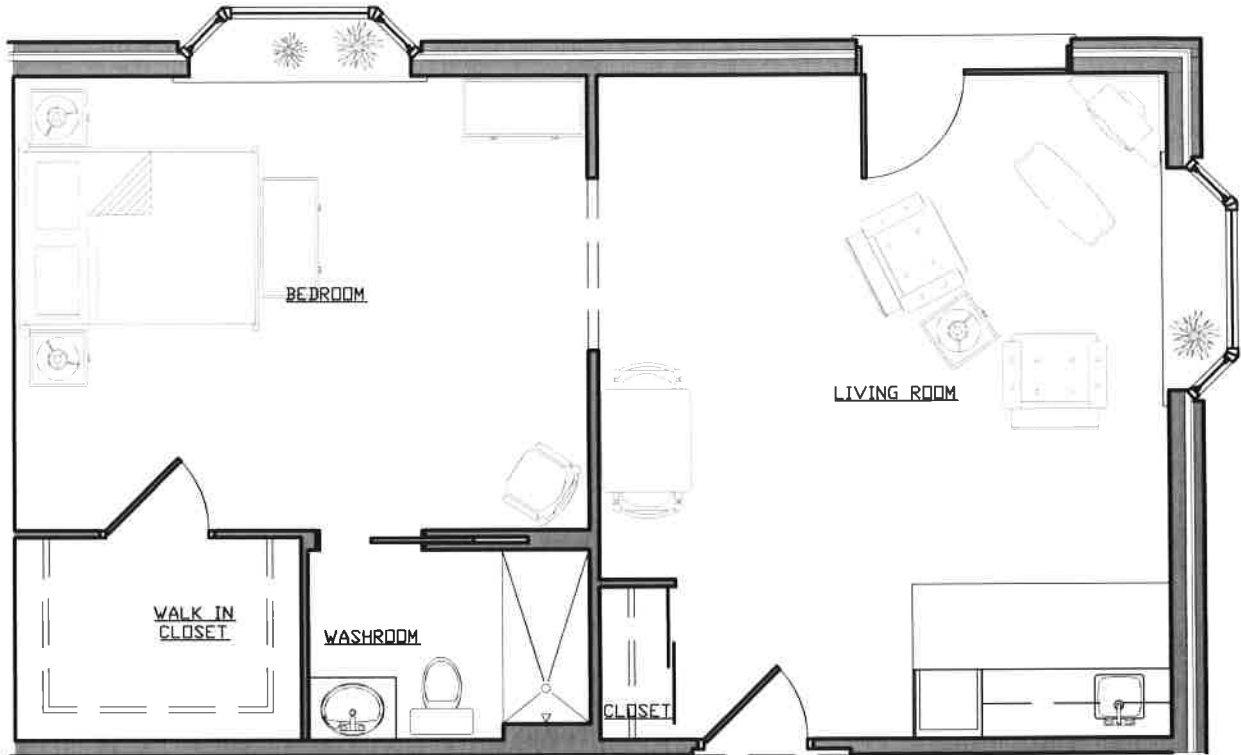

PURPLE EMPEROR
1 BEDROOM
711 SQ. FT.

LIVING ROOM
16'7" X 14'10"

BEDROOM
16'8" X 13'2"

WALK IN CLOSET
6'3" X 4'11"

DINING ROOM
4'10" X 6'8"

WASHROOM
8'2" X 5'6"

KITCHENETTE
6'2" X 4'6"

VESTIBULE
6'10" X 4'6"