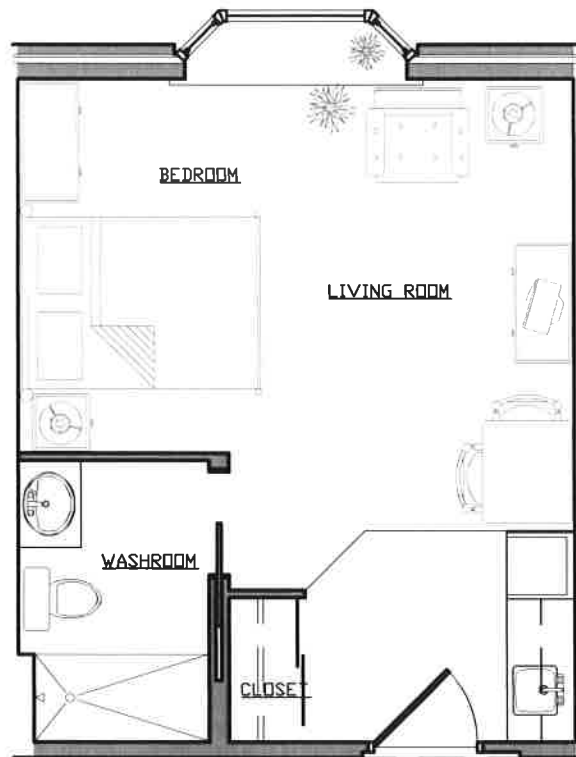

MONARCH A
STUDIO
340 SQ. FT.

LIVING ROOM
6'11" X 8'8"

BEDROOM
9'3" X 10'11"

DINING ROOM
6'1" X 4'6"

WASHROOM
5'6" X 8'2"

KITCHENETTE
2'8" X 6'2"

VESTIBULE
5'2" X 6'2"